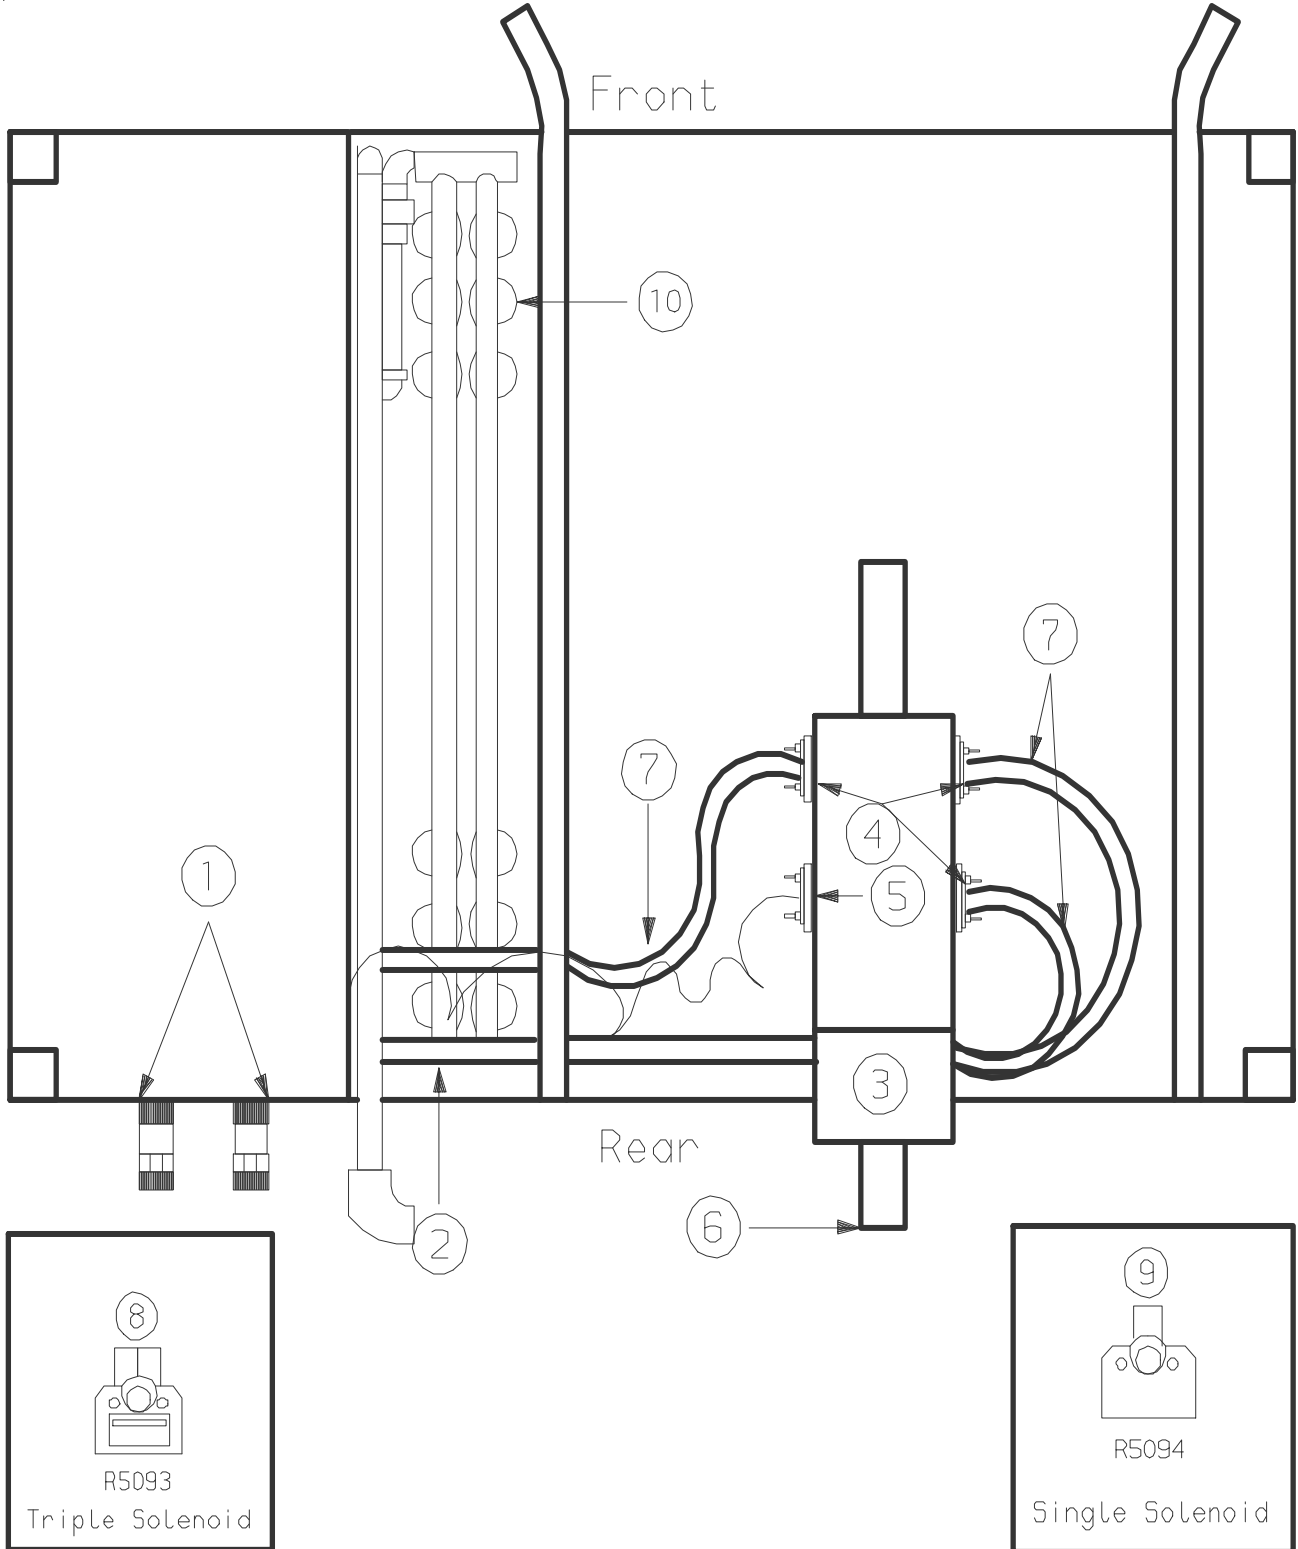

BOTTOM SECTION

(Viewed with oven on it's back)

Gas & Plumbing Components