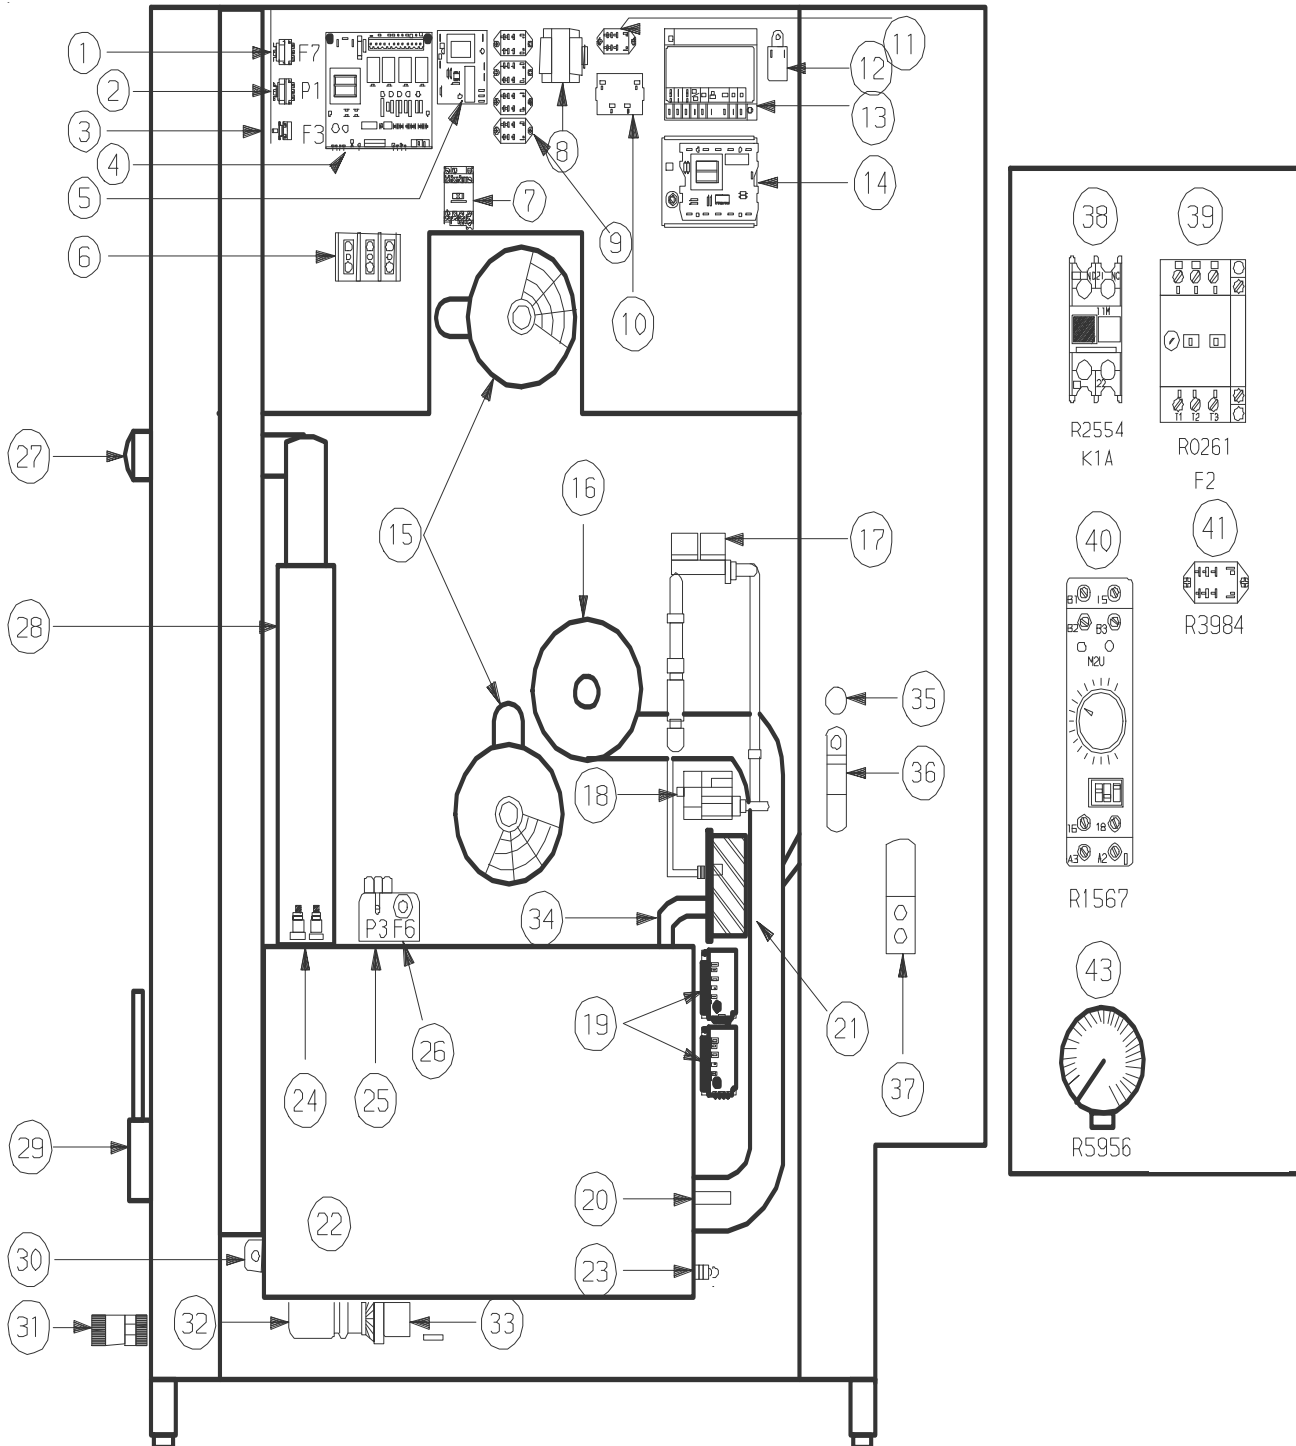

ELECTRICAL COMPARTMENT

Contactors, Steam Generator Components, Thermostats

ELECTRICAL COMPARTMENT CONT.

Contactors, Steam Generator Components, Thermostats

<u>Ref.No.</u>	<u>Description</u>	<u>Qty.</u>	<u>Part#</u>
1	Thermostat, control compartment hi limit F7	1	R3662
2	Thermostat, P1	1	R2801
3	Thermostat, cooking compartment hi limit F3	1	R1573
4	Timing board	1	R6402
5	Level control board (HT s/n)	1	R5707
	Conversion kit, level control board	1	R5777
6	Terminal block, supply	1	R1586
7	Contactors, motor 120V K1	1	R4753
8	Transformer, 120/24V	1	R6021
9	Relays, R1 R2 R3 R4, 120V	3/5	R3983
10	Relay SPST 120V R8 (from 110797HT on)	2	R7174
	Clip, relay mounting (from 110797HT on)	2	R7175
11	Relay 120V R7	1	R3983
	Upgrade kit, relay (HT s/n)	1	OBS
	Upgrade kit, relay (adds Solid State R6 & R8)	1	R7515
	Upgrade kit, relay (Solid State R6 & hardware)	1	R8163
	Relay, R6 only	1	R10490
12	Buzzer, 120V	1	R9497
13	Ignition control, steam	1	R5925
14	Temperature control board, steam P2	1	R1443
	Sensor, steam temperature	1	R0022
15	Motor, 115/230V 1/2hp (after 1/96)	2	R5108
	Seal, copper washer (after 1/96)	8	R3491
	Seal, rotary shaft (after 1/96)	2	R4244
	Motor, 120V 60hz (before 1/96)	2	R4712
	Capacitor, motor (before 1/96)	2	R4726
	Packing rope w/insulation (before 1/96)	2	R2328
16	Motor, combustion blower 1 speed (after 10/96)	1	R4511
	Clamp, combustion blower (after 10/96)	1	R4710
	Motor, combustion blower 2 speed (before 10/96)	1	R4746
	Potentiometer, blower (before 10/96)	1	18234
17	Solenoid valve, gas 1/2" (after 10/96) steam	1	M5495
	Solenoid valve, gas 3/4" (before 10/96) steam	1	R4713
18	Valve gas, combination 3/4"	1	R4713
19	Ignition module, hot air	2	20348