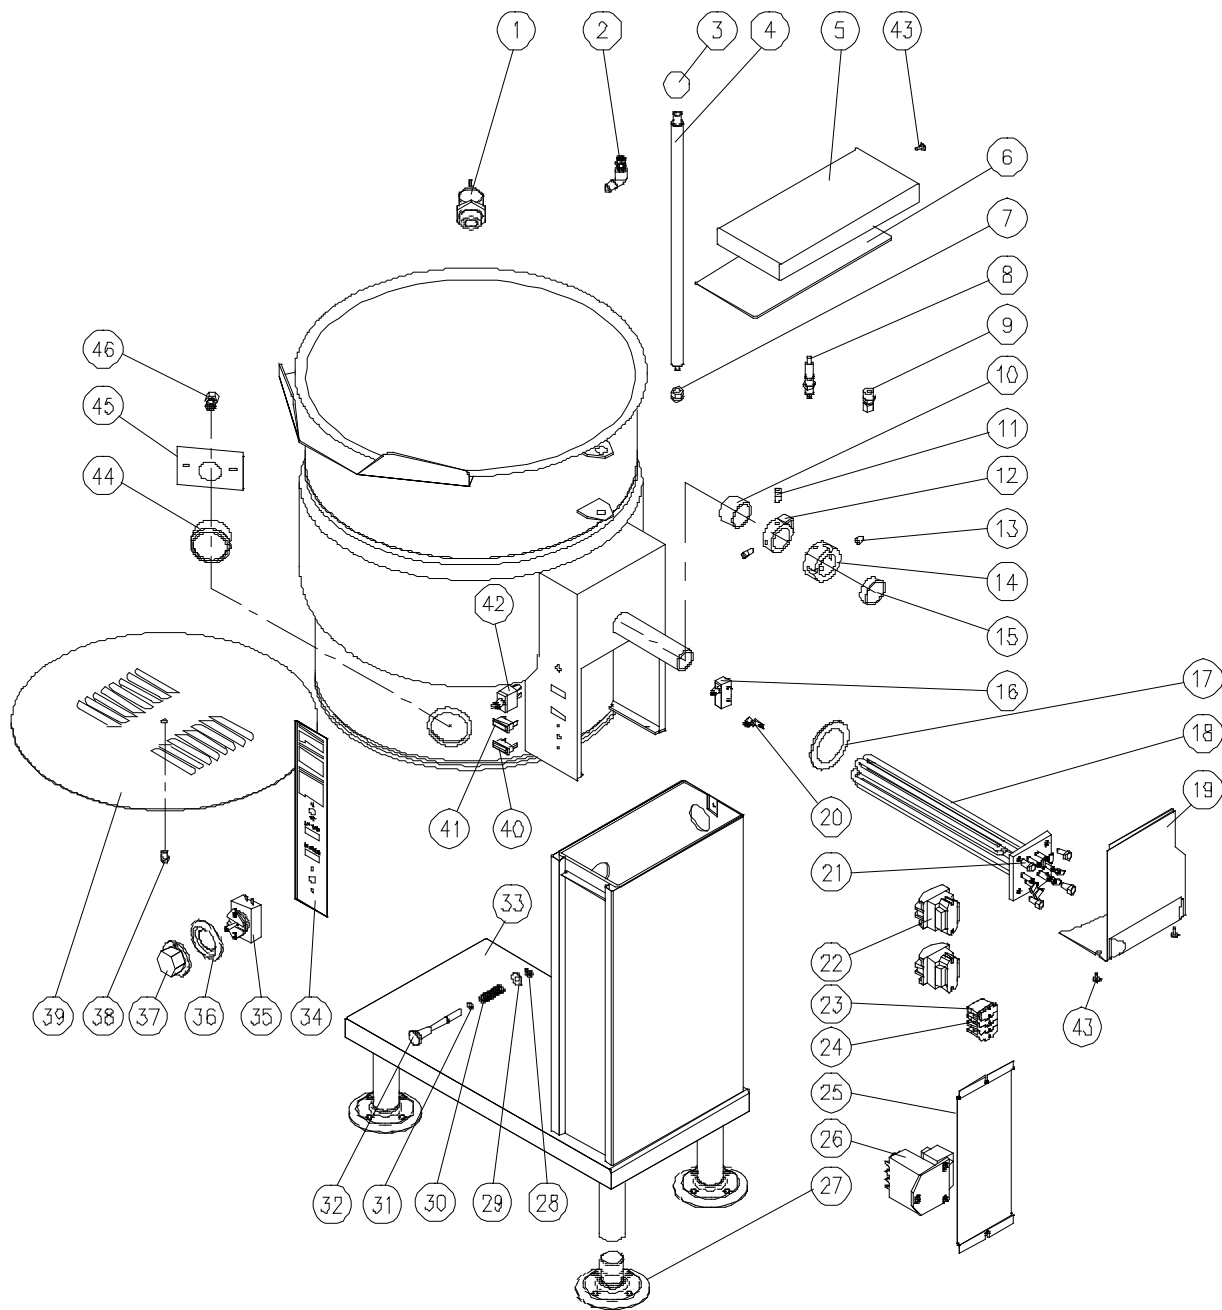

PARTS LIST - SELF-GENERATING STEAM JACKETED TILTING KETTLE, MODEL: KTT-20E

5186R1

PARTS LIST - SELF-GENERATING STEAM JACKETED TILTING KETTLE, MODEL: KTT-20E

	<b><u>ITEM</u></b>	<b><u>Part #</u></b>	<b><u>DESCRIPTION</u></b>	<b><u>QUANTITY</u></b>
	1	40613	Relief Valve 50 PSI	1
*		41044	Down Tube	1
	2	40548	Air Vent Assembly	1
	3	40259	Phenolic Knob	1
	4	42795	Handle	1
	5	40352	Console Cover	1
	6	40473	Console Cover Gasket	1
	7	42948	Acorn Nut ½ - 13 NC	1
	8	40930	Probe	1
	9	40205	Thermostat Probe Fitting	1
	10	41754	Inner Bearing	1
	11	41803	Set Screw 3/8 - 16 x ½"	2
	12	40372	Actuating Collar	1
	13	41837	Hex Socket Set Screw 3/8 - 16 x ½"	1
*		43298	Spring Pin 1/4 x 2-1/4" LG	1
	14	41307	Cam Collar	1
	15	41753	Outer Bearing	1
	16	40938	Interlock Switch	1

## PARTS LIST - SELF-GENERATING STEAM JACKETED TILTING KETTLE, MODEL: KTT-20E

	<u>ITEM</u>	<u>Part #</u>	<u>DESCRIPTION</u>	<u>QUANTITY</u>
	17	41619	Element Gasket	1
**	18	41367	Element Assembly, 208V, 12 kW	1
		41368	Element Assembly, 220/380V, 12 kW	1
		41369	Element Assembly, 240/415V, 12 kW	1
		41370	Element Assembly, 480V, 12 kW	1
		42221	Element Assembly, 600V, 12 kW	1
	19	42886	Trunion Box Cover	1
	20	40840	Ground Lug	1
	21	43294	Hex Bolt 5/16-18 x 3/4"	4
**	22	40943	Contactor (208, 240V)	2
		40943	Contactor (380, 416, 480, 600V)	1
	23	40707	Terminal Block End Section	1
	24	40708	Terminal Block	3
	25	42176	Component Mounting Plate	1
	26	43561	Liquid Level Control	1
	27	41474	Flanged Adjustable Feet	4
	28	40134	External Ring	1
	29	43297	Washer	2
	30	40808	Spring	1
	31	40138	"O" Ring	1
	32	40803	Locking Pin	1
	33	43322	Base Assembly	1
	34	42113	Control Decal	1
	35	41887	Thermostat	1