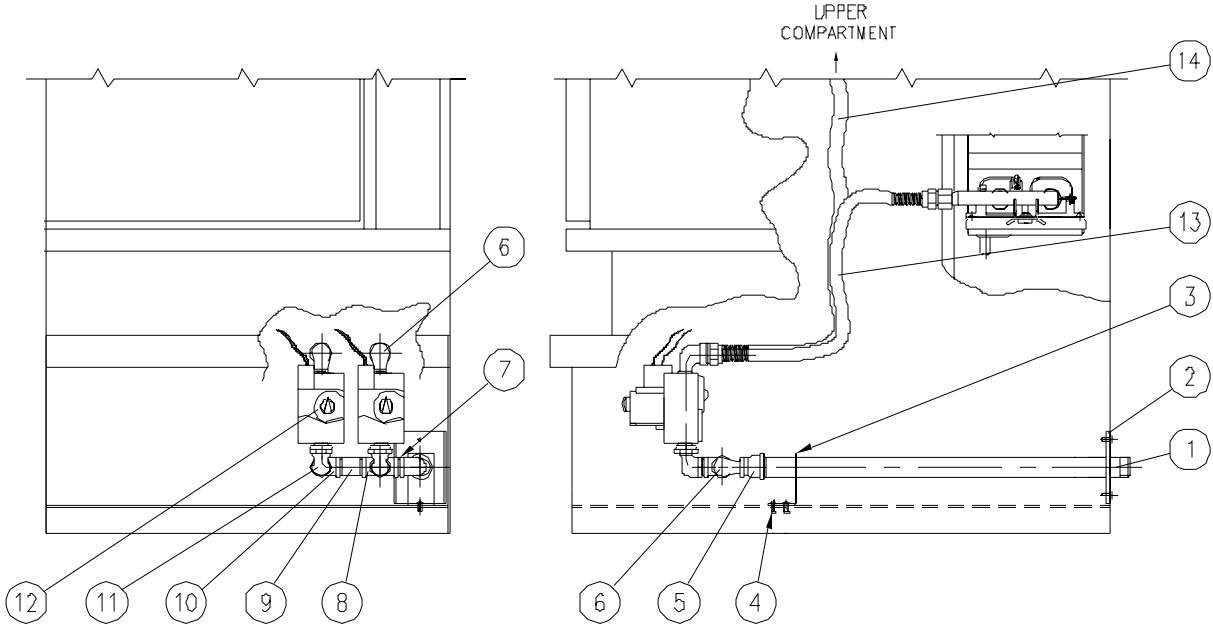

PARTS LIST, GAS CONVECTION STEAMER, MODELS SC-7G, SC-10G

FIGURE 5

5194ARD

PARTS LIST, GAS CONVECTION STEAMER, MODELS SC-7G, SC-10G

FIGURE 5

<u>ITEM</u>	<u>Part #</u>	<u>DESCRIPTION</u>	<u>SC-7G</u>	<u>SC-10G</u>	
1.	41186	Gas Supply Pipe Assembly	1	1	
2.	43017	Screw, #10 - 32 x 2	2	2	
3.	40785	Bracket		1	
	40784	Bracket	1		
4.	43018	Screw, 1/4" - 20 x 2	2	2	
5.	41812	Reducing Coupling 3/4" x 1/2"	1	1	
6.	41790	90 Degree Street Elbow, 1/2"	3	3	
7.	41773	Close Nipple, 1/2"	3	3	
8.	41793	Tee, 1/2" x 1/2" x 1/2"	1	1	
9.	41775	Nipple, 1/2 x 2	1	1	
10	41788	90 Degree Elbow, 1/2"	1	1	
.					
11	40616	Union Elbow, 1/2"	2	2	
.					
**	12	41045	Combination Gas Control - Natural	2	2
.					
		41046	Combination Gas Control - L.P.	2	2
13	41805	Flex Tube, 1/2" x 36"	1	1	
.					
14	41806	Flex Tube, 1/2" x 48"	1	1	
.					

** SELECT AS REQUIRED.