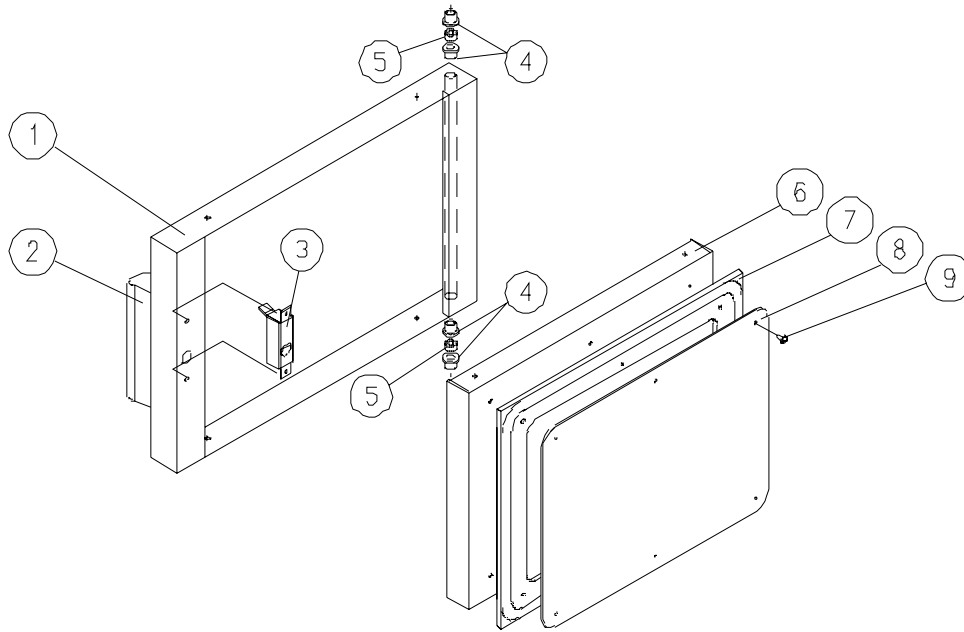

PARTS LIST, GAS CONVECTION STEAMER, MODELS SC-7G, SC-10G

<u>ITEM</u>	<u>Part #</u>	<u>DESCRIPTION</u>	<u>SC-7G</u>	<u>SC-10G</u>
	39. 43276	Plug 3/4	2	2
	40. 43277	Tee 3/4	2	2
	41. 41044	Down Tube	2	2
	42. 43278	Close Nipple 3/4	2	2
	43. 41078	Relief Valve 5 psi	2	2
	44. 43279	Nipple 3/4 x 2 1/2	2	2
	45. 43280	Elbow 3/4	2	2
*	46. 40369	Steam Diverter	4	4
*	47. 40205	Thermostat Fitting 3/8 C x 3/8 MPT	2	2
*	48. 40475	Water Connection 3/8 C	2	2
*	49. 40411	Elbow - 1/2 C Tank Left Hand	2	2
*	50. 40199	Pan Rack - Top	2	
	40200	Pan Rack - Bottom	2	
	40201	Pan Rack		4
*	51. 41633	Perforated Door Trough	1	1
*	52. 41195	Right Hand Side Panel	1	
	41188	Right Hand Side Panel		1
*	53. 41196	Left Hand Side Panel	1	
	41189	Left Hand Side Panel		1
*	54. 40794	Top Cover	1	1
	55. 43287	Bottom Flue	1	1
	43288	Top Flue	1	1
*	56. 43281	Flue Assembly	1	1
*	57. 41194	Right Hand Side Riser	1	1
*	58. 41193	Left Hand Side Riser	1	1
*	59. 41191	Front Side Riser	1	1
*	60. 41210	Rear Side Riser	1	1

* NOT SHOWN.

** SELECT AS REQUIRED.

PARTS LIST, GAS CONVECTION STEAMER, MODELS SC-7G, SC-10G

FIG. 2

FIG. 3

FIG. 4

PARTS LIST, GAS CONVECTION STEAMER, MODELS SC-7G, SC-10G

FIGURE 2**PARTS LIST**

<u>ITEM</u>	<u>Part #</u>	<u>DESCRIPTION</u>	<u>SC-7G</u>	<u>SC-10G</u>
1.	42641	Door (Top)		1
	42640	Door (Lower)		1
	43283	Door Frame, Bottom	1	
	42638	Door Frame, Top	1	
2.	42676	Door Handle Assembly	2	2
	42454	Door Handle Decal	2	2
3.	41679	Latch Assembly	2	2
4.	41699	Bushing	8	8
5.	43264	Spacer	4	4
6.	41671	Door Panel		2
	41670	Door Panel, Bottom	1	
	41672	Door Panel, Top	1	
7.	41657	Door Gasket		2
	41656	Door Gasket, Bottom	1	
	41658	Door Gasket, Top	1	
8.	41664	Gasket Plate		2
	41663	Gasket Plate, Bottom	1	
	41665	Gasket Plate, Top	1	
9.	41875	Gasket Panel Screws	14	16
10.	42682	Door Assembly (Top)		2
	42681	Door Assembly (Bottom)		2
	42679	Door Assembly (Top)	1	
	42678	Door Assembly, (Bottom)	1	