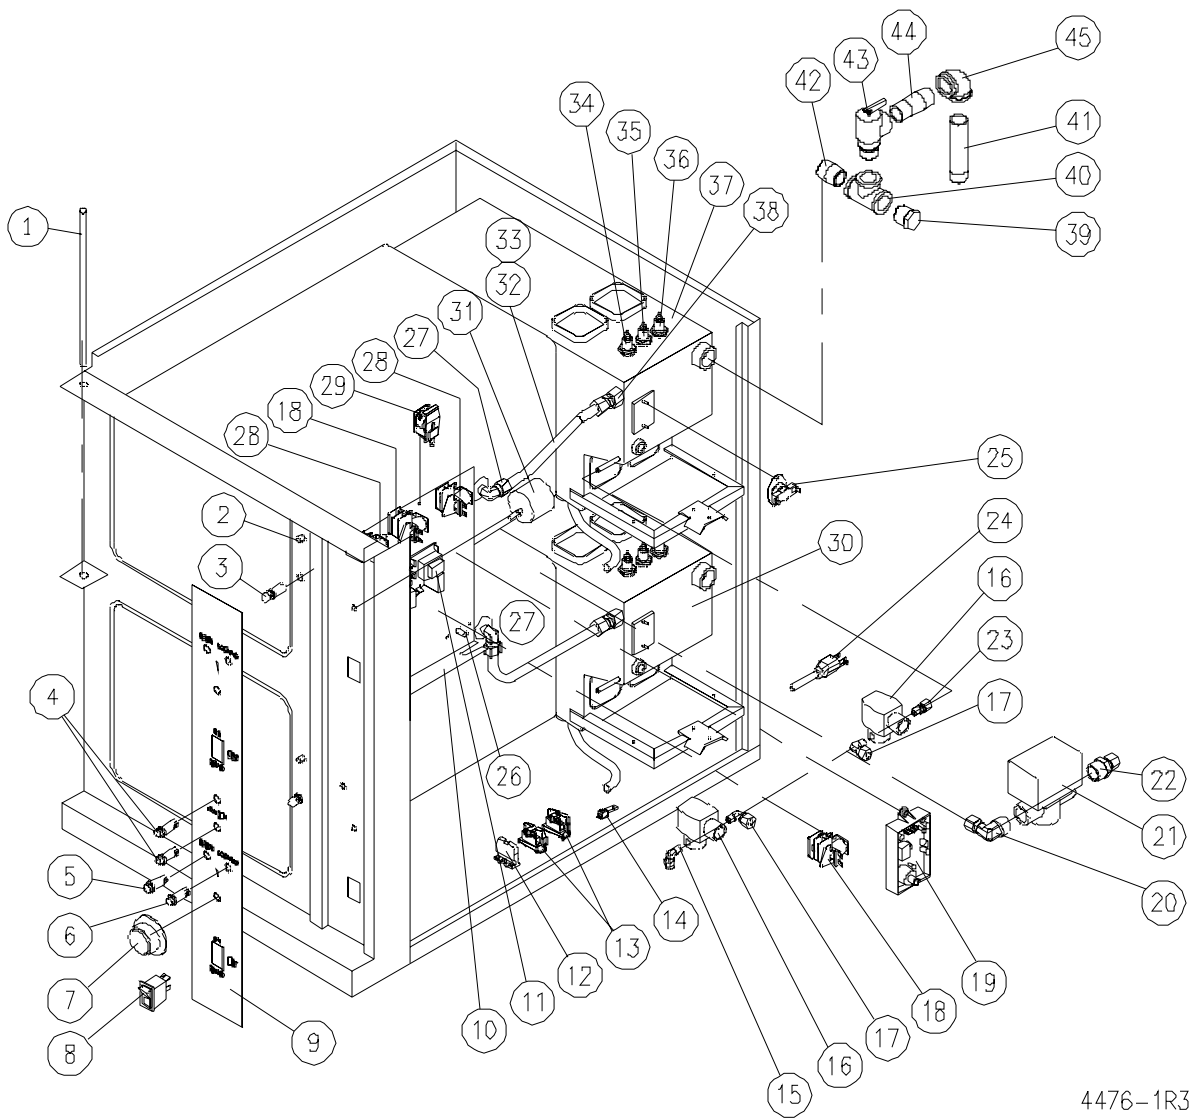

PARTS LIST
GAS CONVECTION STEAMER
MODELS: SC-7G
SC-10G

October 9, 2006

4476-1R3

PARTS LIST, GAS CONVECTION STEAMER, MODELS SC-7G, SC-10G

FIGURE 1

<u>ITEM</u>	<u>Part #</u>	<u>DESCRIPTION</u>	<u>SC-7G</u>	<u>SC-10G</u>	
1.	40543	Hinge Rod	1		
	40544	Hinge Rod		1	
2.	42137	Door Switch	1	2	
	42285	Switch Actuator	2	2	
3.	41631	Striker	2	2	
	41632	Washer	2	2	
	40112	Lock Washer	2	2	
	40112	Hex Nut	2	2	
	42322	Washer	2	2	
4.	40945	Pilot Light - Green	2	2	
5.	40945	Pilot Light - Green	2	2	
6.	40950	Pilot Light - Red	2	2	
**	7.	42456	Dial - 60 Minutes	2	2
		42456	Dial - 120 Minutes, Optional	2	2
8.	43174	Power Switch	2	2	
9.	42455	Control Decal	1		
	42895	Control Decal		1	
10.	41190	Component Mounting Board	2	2	
**	11.	42452	Level Control 10K OHM	2	2
		41063	Level Control 1M OHM, Optional	4	4
12.	40707	End Section	1	1	
13.	40708	Terminal Block	2	2	
14.	40840	Ground Lug	1	1	
15.	40441	Elbow 1/4c x 1/8 MPT	2	2	
16.	41036	Solenoid Valve	4	4	
17.	40443	Elbow 3/8c x 1/8 MPT	4	4	