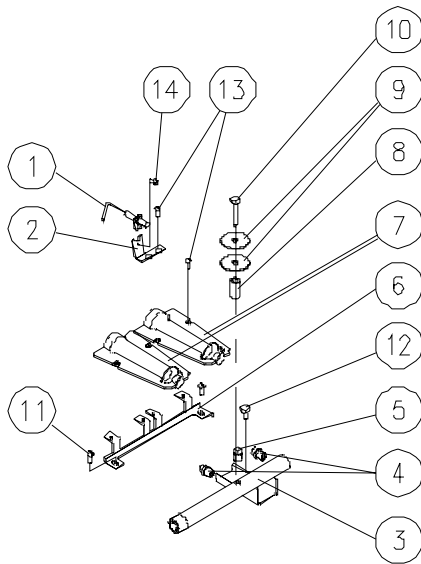

PARTS LIST, GAS CONVECTION STEAMER, MODELS SC-7G, SC-10G

FIG. 3

FIG. 4