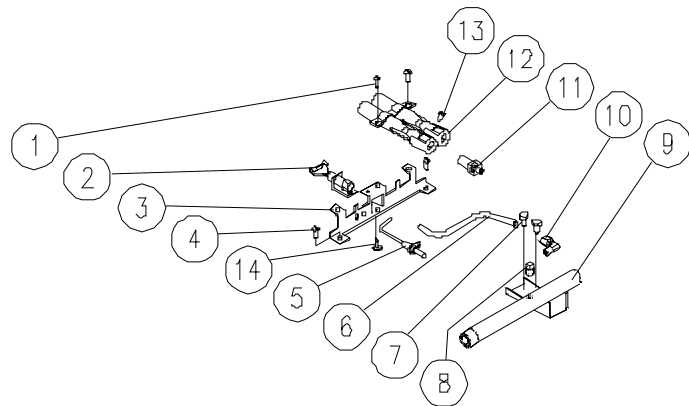

PARTS LIST, GAS CONVECTION STEAMER, MODELS SC-7G, SC-10G

<u>ITEM</u>	<u>Part #</u>	<u>DESCRIPTION</u>	<u>SC-7G</u>	<u>SC-10G</u>
	39. 43276	Plug 3/4	2	2
	40. 43277	Tee 3/4	2	2
	41. 41044	Down Tube	2	2
	42. 43278	Close Nipple 3/4	2	2
	43. 41078	Relief Valve 5 psi	2	2
	44. 43279	Nipple 3/4 x 2 1/2	2	2
	45. 43280	Elbow 3/4	2	2
*	46. 40369	Steam Diverter	4	4
*	47. 40205	Thermostat Fitting 3/8 C x 3/8 MPT	2	2
*	48. 40475	Water Connection 3/8 C	2	2
*	49. 40411	Elbow - 1/2 C Tank Left Hand	2	2
*	50. 40199	Pan Rack - Top	2	
	40200	Pan Rack - Bottom	2	
	40201	Pan Rack		4
*	51. 41633	Perforated Door Trough	1	1
*	52. 41195	Right Hand Side Panel	1	
	41188	Right Hand Side Panel		1
*	53. 41196	Left Hand Side Panel	1	
	41189	Left Hand Side Panel		1
*	54. 40794	Top Cover	1	1
	55. 43287	Bottom Flue	1	1
	43288	Top Flue	1	1
*	56. 43281	Flue Assembly	1	1
*	57. 41194	Right Hand Side Riser	1	1
*	58. 41193	Left Hand Side Riser	1	1
*	59. 41191	Front Side Riser	1	1
*	60. 41210	Rear Side Riser	1	1

PARTS LIST, GAS CONVECTION STEAMER, MODELS SC-7G, SC-10G

<u>ITEM</u>	<u>Part #</u>	<u>DESCRIPTION</u>	<u>SC-7G</u>	<u>SC-10G</u>
*	61. 41844	Fuse Holder	2	2
*	62. 41860	Fuse 2A 250V (120V only)	2	2
	41859	Fuse 1A 250V (220V only)	2	2
*	63. 41142	Wire Harness	2	2
*	64. 41182	Operation Instruction Decal		1
	43282	Operation Instruction Decal	1	

* NOT SHOWN.

** SELECT AS REQUIRED.

PARTS LIST, GAS CONVECTION STEAMER, MODELS SC-7G, SC-10G

FIG. 2

FIG. 3

FIG. 4

PARTS LIST, GAS CONVECTION STEAMER, MODELS SC-7G, SC-10G

FIGURE 2**PARTS LIST**