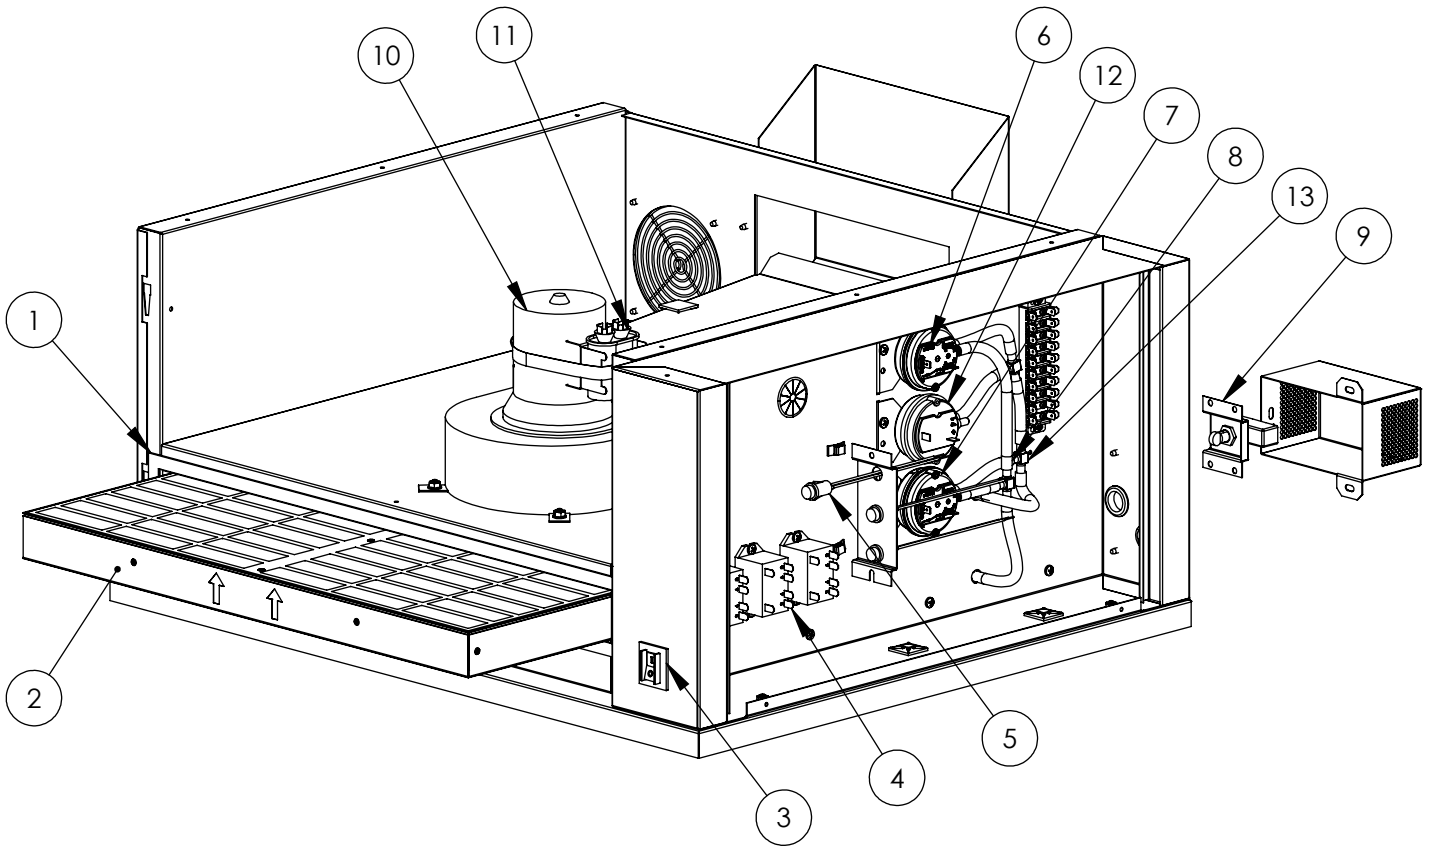

P/N 100930 Rev B

VLH INTERIOR PARTS

Item	P/N	Description
1	61715	GASKET TAPE, 1/16 X 1/2
2	100777	FILTER ASSEMBLY
3	36429	CIRCUIT BREAKER, 10A
4	31558	RELAY, DPST, 25A
5	100745	CLEAR LENS LIGHT
6	100738	PRESSURE SWITCH, 0.25"
7	100926	PRESSURE SWITCH, 0.15"

Item	P/N	Description
8	M9705	TUBING, BLUE
9	100805	FILTER SWITCH ASSEMBLY
10	54672	BLOWER ASSEMBLY, 208-240
11	38610	CAPACITOR, ELECTROLYTIC
12	54802	PRESSURE SWITCH, 0.10"
13	100797	TEE
14	100740	WIRING HARNESS (NOT SHOWN)