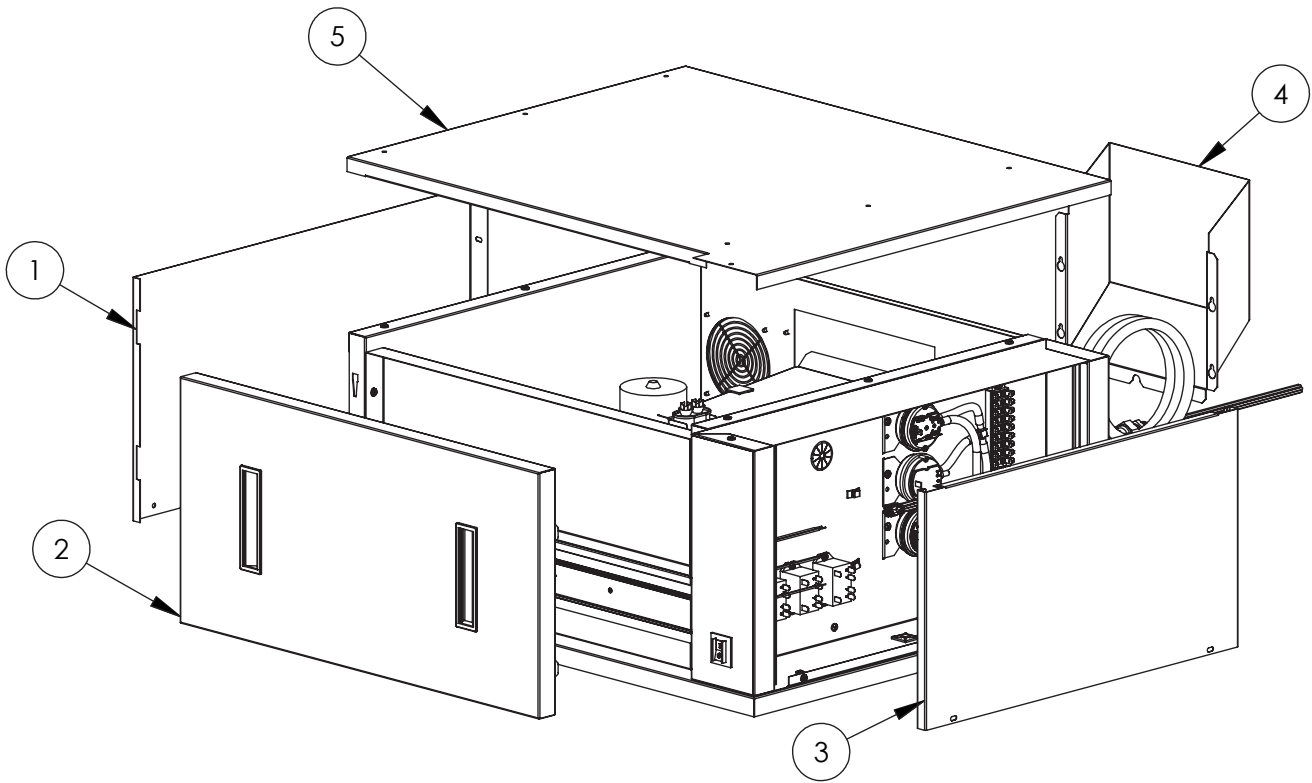

VLH EXTERIOR PARTS

Item	P/N	Description
1	100774	BODYSIDE, LEFT
2	100838	FRONT PANEL
3	100775	BODYSIDE, RIGHT
4	100797	REAR EXHAUST VENT
5	100771	BODY TOP