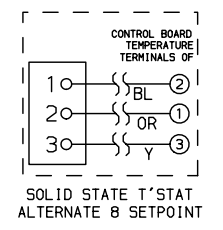

SELECTOR SWITCH

POSITION	L1-1	L1-4	N-2	N-3
OFF	0	0	0	0
COOK	X	0	X	0
COOL DOWN	0	X	0	X

ELECTRIC COOK TIMER

POSITION	1-2	1-4
OFF	0	0
TIMING	X	0
Buzzer Sounds Timing Cycle Ends	0	X

LEGEND
 0-OPEN
 X-CLOSED

>>
 INDICATES QUICK
 DISCONNECT
 TERMINAL

- COLOR CODE**
- BK-BLACK
 - RD-RED
 - W-WHITE
 - BL-BLUE
 - Y-YELLOW
 - GY-GREY
 - V-VIOLET
 - OR-ORANGE
 - GR-GREEN

BLODGETT

**DFG-100/200 W/COOK
 115 VAC 60 HZ
 SINGLE PHASE
 W/SOLID STATE T' STAT
 2 SPEED**