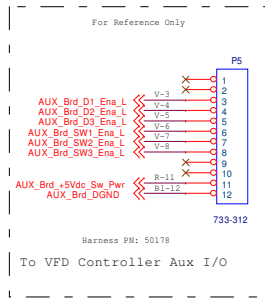

36720 Probe: 1X RTD

Red LEDs - T100

Switches - MEC
#1052612, 12mm key_cap

Blodgett Oven Company		
50 Lakeside Ave. Burlington, VT 05401		
File	SCHEMATIC, HV100E, 12 KW, 480V, MENUSELECT	
Size	Document Number	Rev
C	52524	C
Date:	Friday, April 02, 2010	Sheet 3 of 3