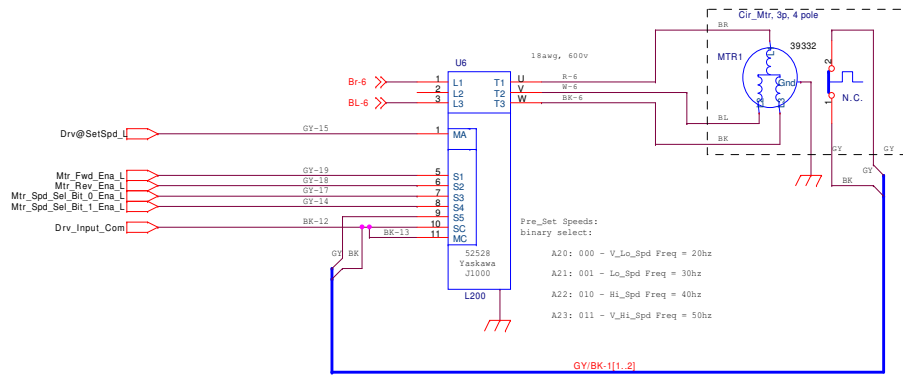

36720 Probe: 1X RTD

Red LEDs - T100

Switches - MEC
#1052612, 12mm key_cap

Blodgett Oven Company		
50 Lakeside Ave. Burlington, VT 05401		
File	SCHEMATIC, HV100E, 12 KW, 480V, MENUSELECT	
Size	Document Number	Rev
C	52524	C
Date:	Friday, April 02, 2010	Sheet 3 of 3