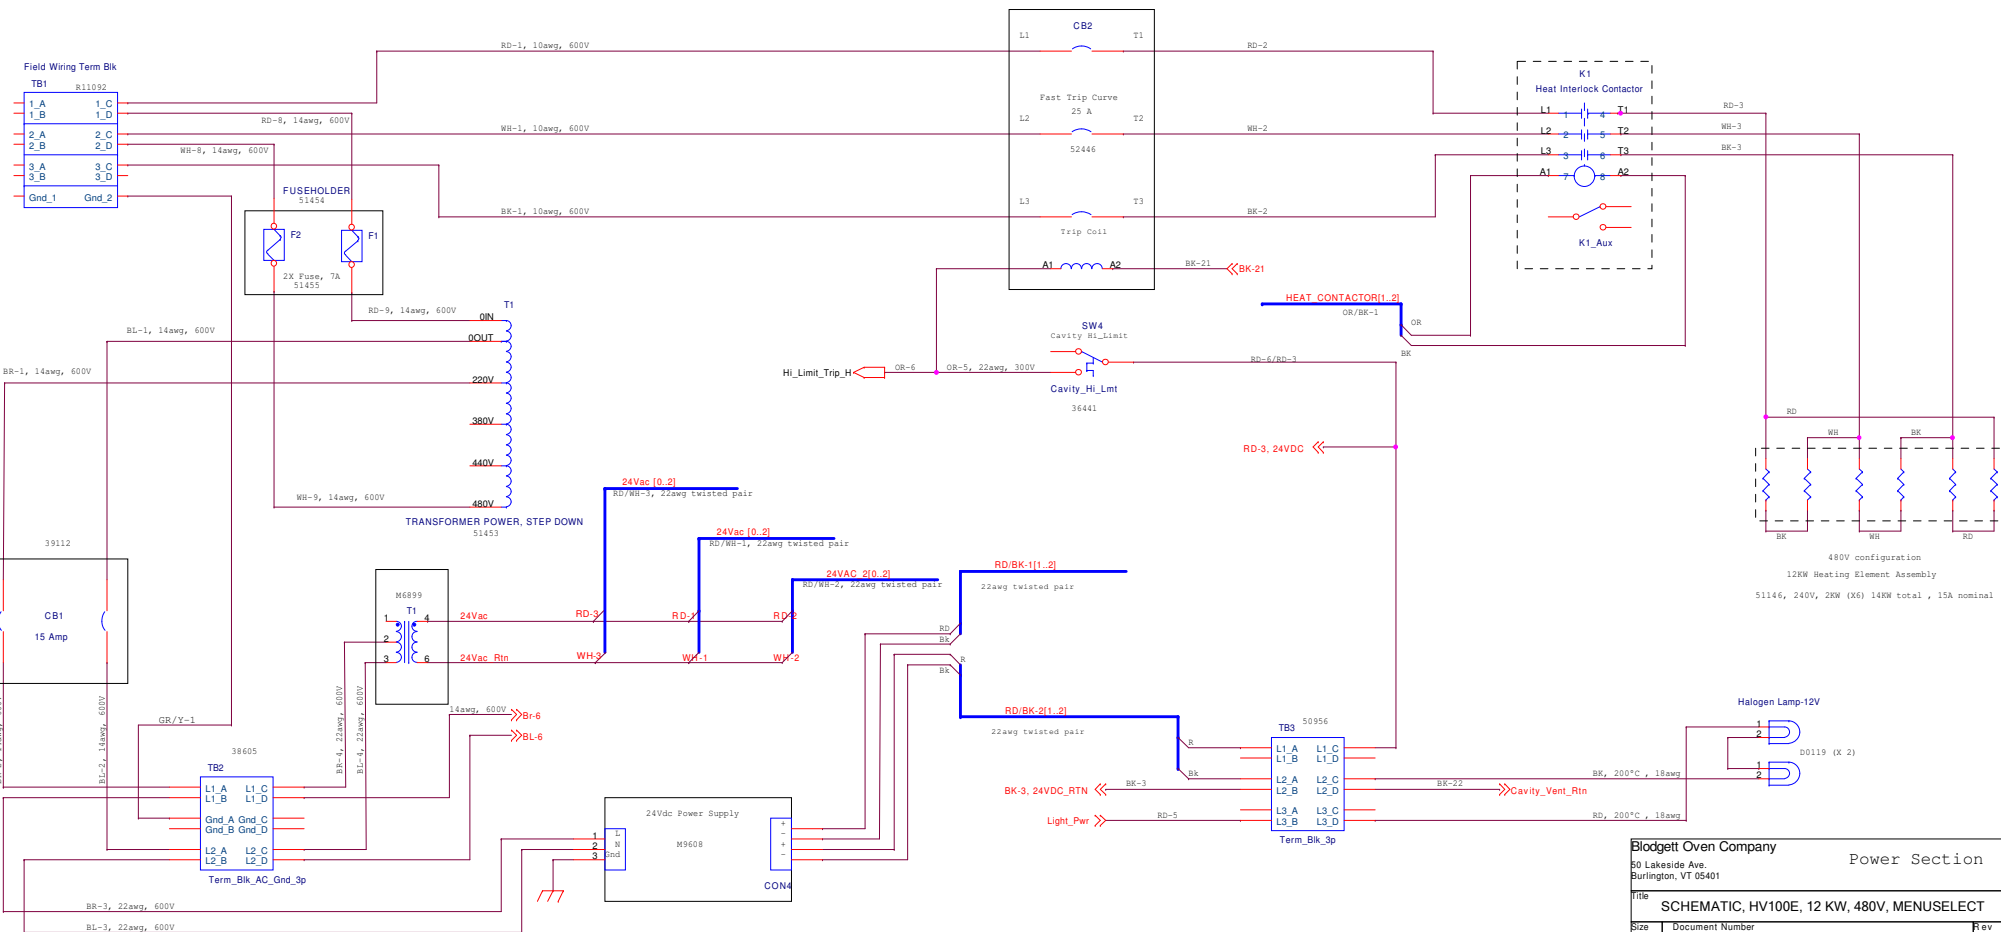

36720 Probe: 1X RTD

Red LEDs - T100

Switches - MEC
#1052612, 12mm key_cap

Blodgett Oven Company		
50 Lakeside Ave. Burlington, VT 05401		
File	SCHEMATIC, HV100E, 12 KW, 480V, MENUSELECT	
Size	Document Number	Rev
C	52524	C
Date:	Friday, April 02, 2010	Sheet 3 of 3