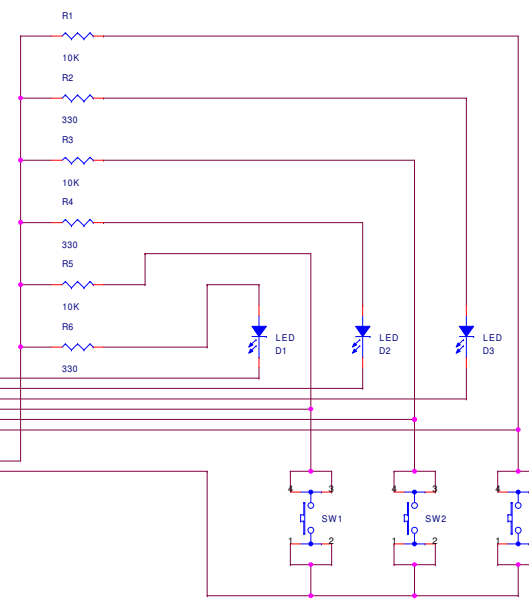

36720 Probe: 1X RTD

Red LEDs - T100

Switches - MEC
#1052612, 12mm key_cap

Blodgett Oven Company		
50 Lakeside Ave. Burlington, VT 05401		
File	SCHEMATIC, HV100E, 12 KW, 480V, MENUSELECT	
Size	Document Number	Rev
C	52524	C
Date:	Friday, April 02, 2010	Sheet 3 of 3